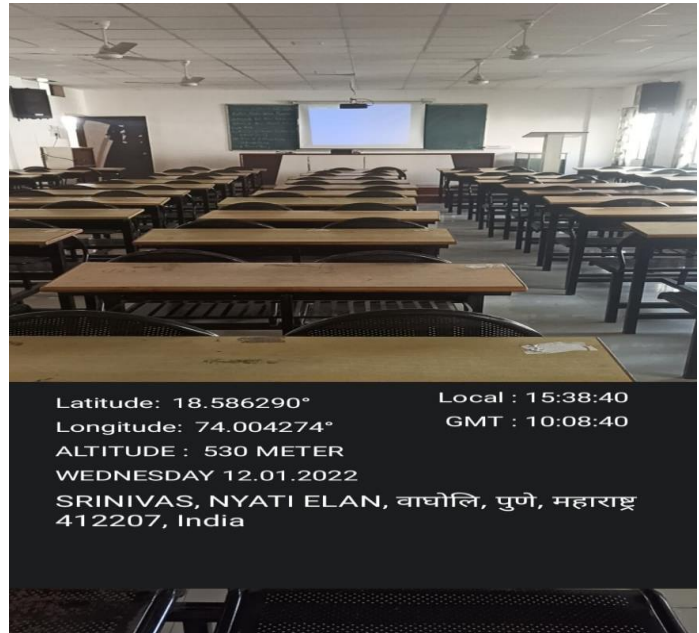

Classroom 2 – Room no D1-506

1. Classroom No 3 D1-507

Classroom No4 D1-513

Classroom No. 5 room No: 513

Seminar Hall D1-411

JSPM's BSIOTR
Department of ETC Engineering
Geo tagged Photos of Seminar Hall and classrooms