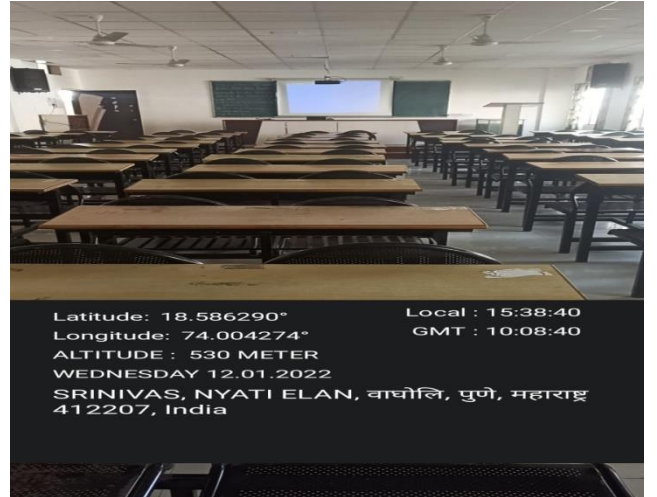

Class room no. 514